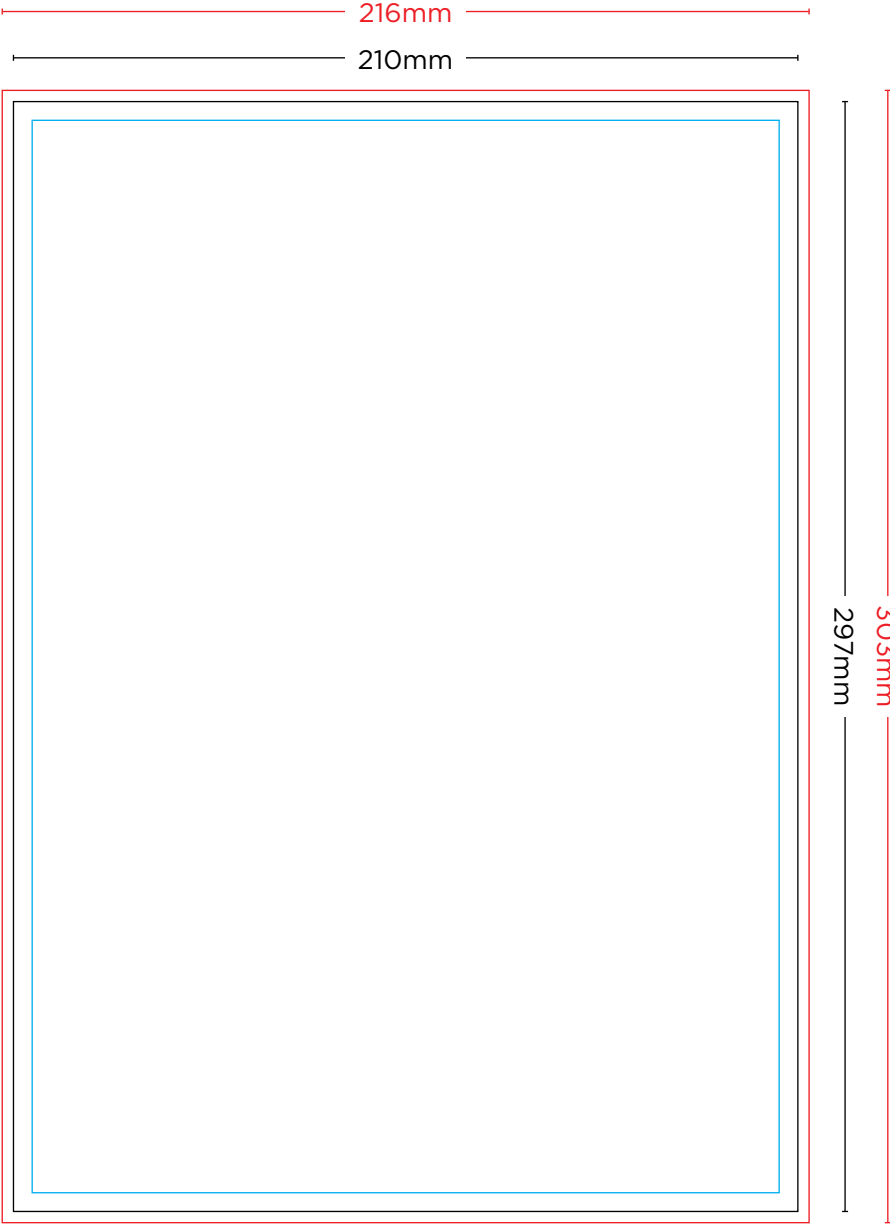

# Business Card Specs

Dimensions: 55mm x 90mm

- Bleed line
- Trim line
- Margin line \*Artwork/text must be a minimum of 5mm within the trim

\*Artwork must be supplied as a CMYK high resolution PDF with crop marks and 3mm bleed on all sides. For further detail about artwork specifications, please visit [www.boltonprint.com.au](http://www.boltonprint.com.au)

# With Compliments DL Specs

Dimensions: 99mm x 210mm

- Bleed line
- Trim line
- Margin line \*Artwork/text must be a minimum of 5mm within the trim

\*Artwork must be supplied as a CMYK high resolution PDF with crop marks and 3mm bleed on all sides. For further detail about artwork specifications, please visit [www.boltonprint.com.au](http://www.boltonprint.com.au)

# Letterhead Specs

Dimensions: 297mm x 210mm

- Bleed line
- Trim line
- Margin line \*Artwork/text must be a minimum of 5mm within the trim

\*Artwork must be supplied as a CMYK high resolution PDF with crop marks and 3mm bleed on all sides. For further detail about artwork specifications, please visit [www.boltonprint.com.au](http://www.boltonprint.com.au)