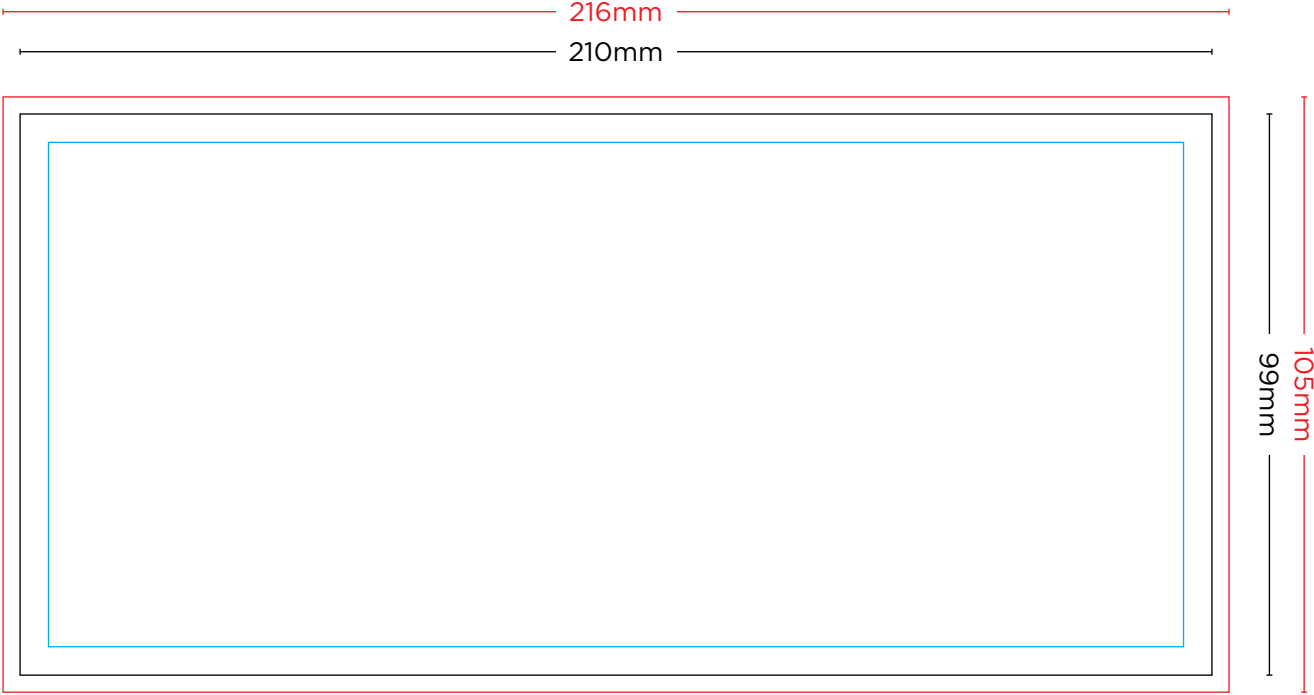

# Business Card Specs

Dimensions: 55mm x 90mm

- Bleed line
- Trim line
- Margin line \*Artwork/text must be a minimum of 5mm within the trim

\*Artwork must be supplied as a CMYK high resolution PDF with crop marks and 3mm bleed on all sides. For further detail about artwork specifications, please visit [www.boltonprint.com.au](http://www.boltonprint.com.au)

# With Compliments DL Specs

Dimensions: 99mm x 210mm

- Bleed line
- Trim line
- Margin line \*Artwork/text must be a minimum of 5mm within the trim

\*Artwork must be supplied as a CMYK high resolution PDF with crop marks and 3mm bleed on all sides. For further detail about artwork specifications, please visit [www.boltonprint.com.au](http://www.boltonprint.com.au)

# Letterhead Specs

Dimensions: 297mm x 210mm

- Bleed line
- Trim line
- Margin line \*Artwork/text must be a minimum of 5mm within the trim

\*Artwork must be supplied as a CMYK high resolution PDF with crop marks and 3mm bleed on all sides. For further detail about artwork specifications, please visit [www.boltonprint.com.au](http://www.boltonprint.com.au)