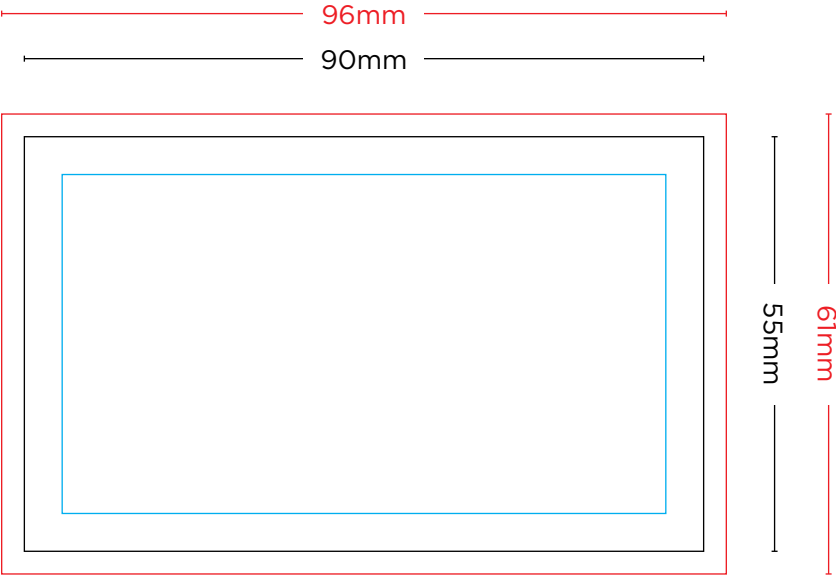

# Business Card Specs

Dimensions: 55mm x 90mm

- Bleed line
- Trim line
- Margin line \*Artwork/text must be a minimum of 5mm within the trim

\*Artwork must be supplied as a CMYK high resolution PDF with crop marks and 3mm bleed on all sides. For further detail about artwork specifications, please visit [www.boltonprint.com.au](http://www.boltonprint.com.au)

# With Compliments DL Specs

Dimensions: 99mm x 210mm

- Bleed line
- Trim line
- Margin line \*Artwork/text must be a minimum of 5mm within the trim

\*Artwork must be supplied as a CMYK high resolution PDF with crop marks and 3mm bleed on all sides. For further detail about artwork specifications, please visit [www.boltonprint.com.au](http://www.boltonprint.com.au)

# Letterhead Specs

Dimensions: 297mm x 210mm

- Bleed line
- Trim line
- Margin line \*Artwork/text must be a minimum of 5mm within the trim

\*Artwork must be supplied as a CMYK high resolution PDF with crop marks and 3mm bleed on all sides. For further detail about artwork specifications, please visit [www.boltonprint.com.au](http://www.boltonprint.com.au)