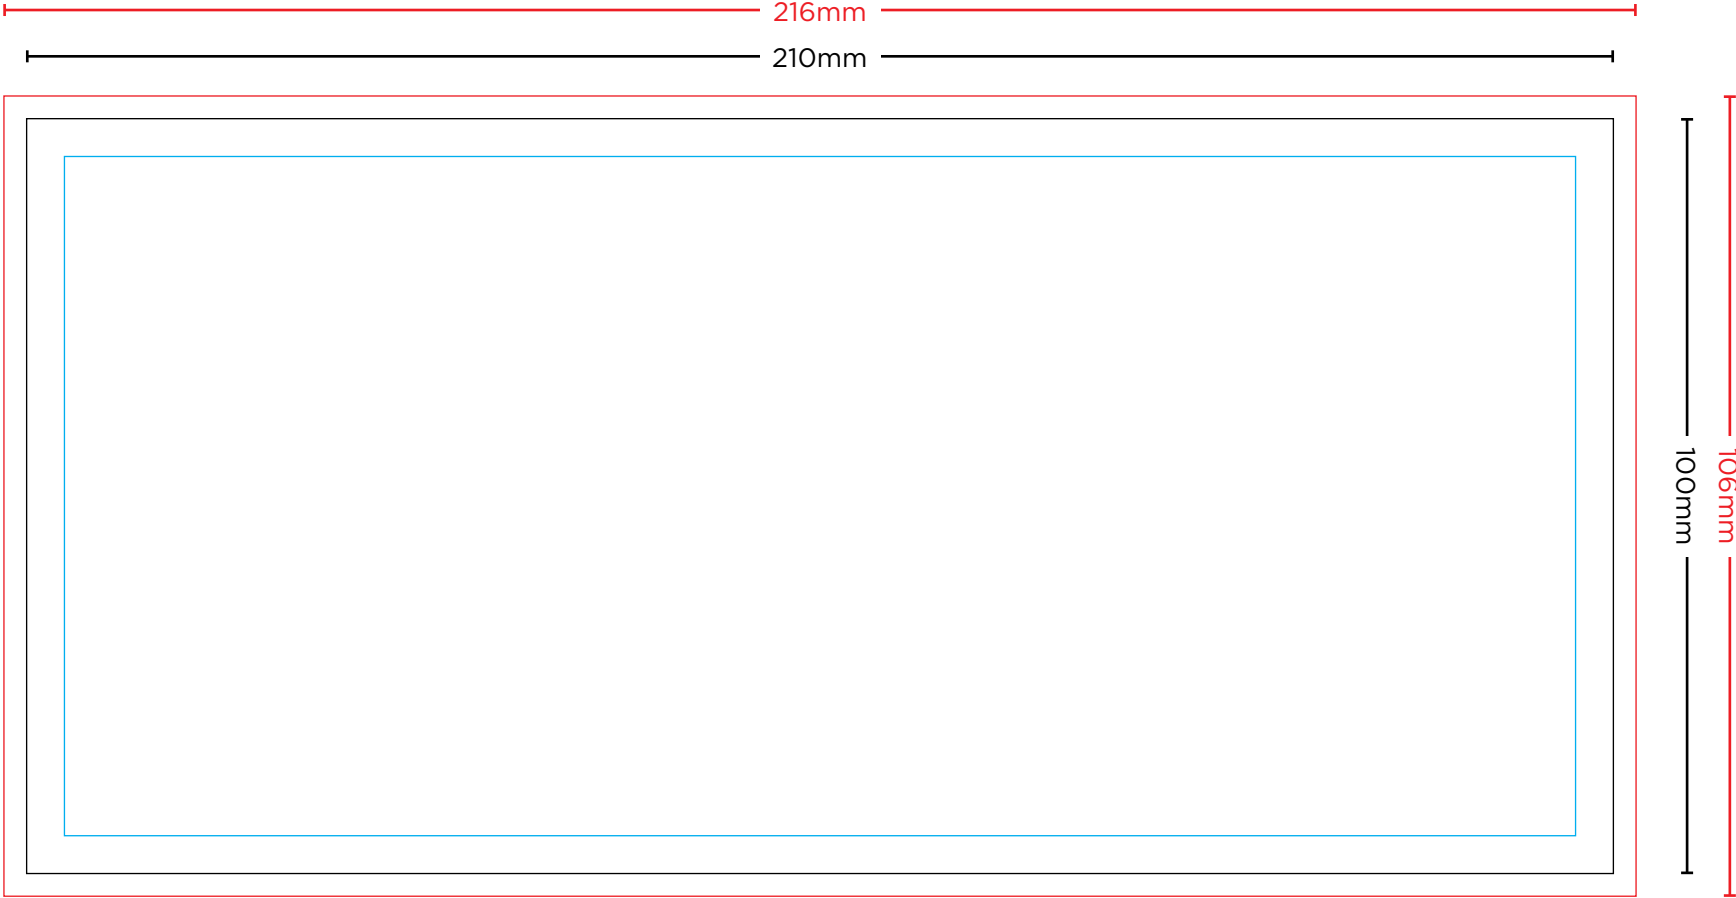

# Standard Postcard Specs

Dimensions: 120mm x 168mm

- Bleed line
- Trim line
- Margin line \*Artwork/text must be a minimum of 5mm within the trim

\*Artwork must be supplied as a CMYK high resolution PDF with crop marks and 3mm bleed on all sides. For further detail about artwork specifications, please visit [www.boltonprint.com.au](http://www.boltonprint.com.au)

# Panoramic Postcard Specs

Dimensions: 100mm x 210mm

- Bleed line
- Trim line
- Margin line \*Artwork/text must be a minimum of 5mm within the trim

\*Artwork must be supplied as a CMYK high resolution PDF with crop marks and 3mm bleed on all sides. For further detail about artwork specifications, please visit [www.boltonprint.com.au](http://www.boltonprint.com.au)