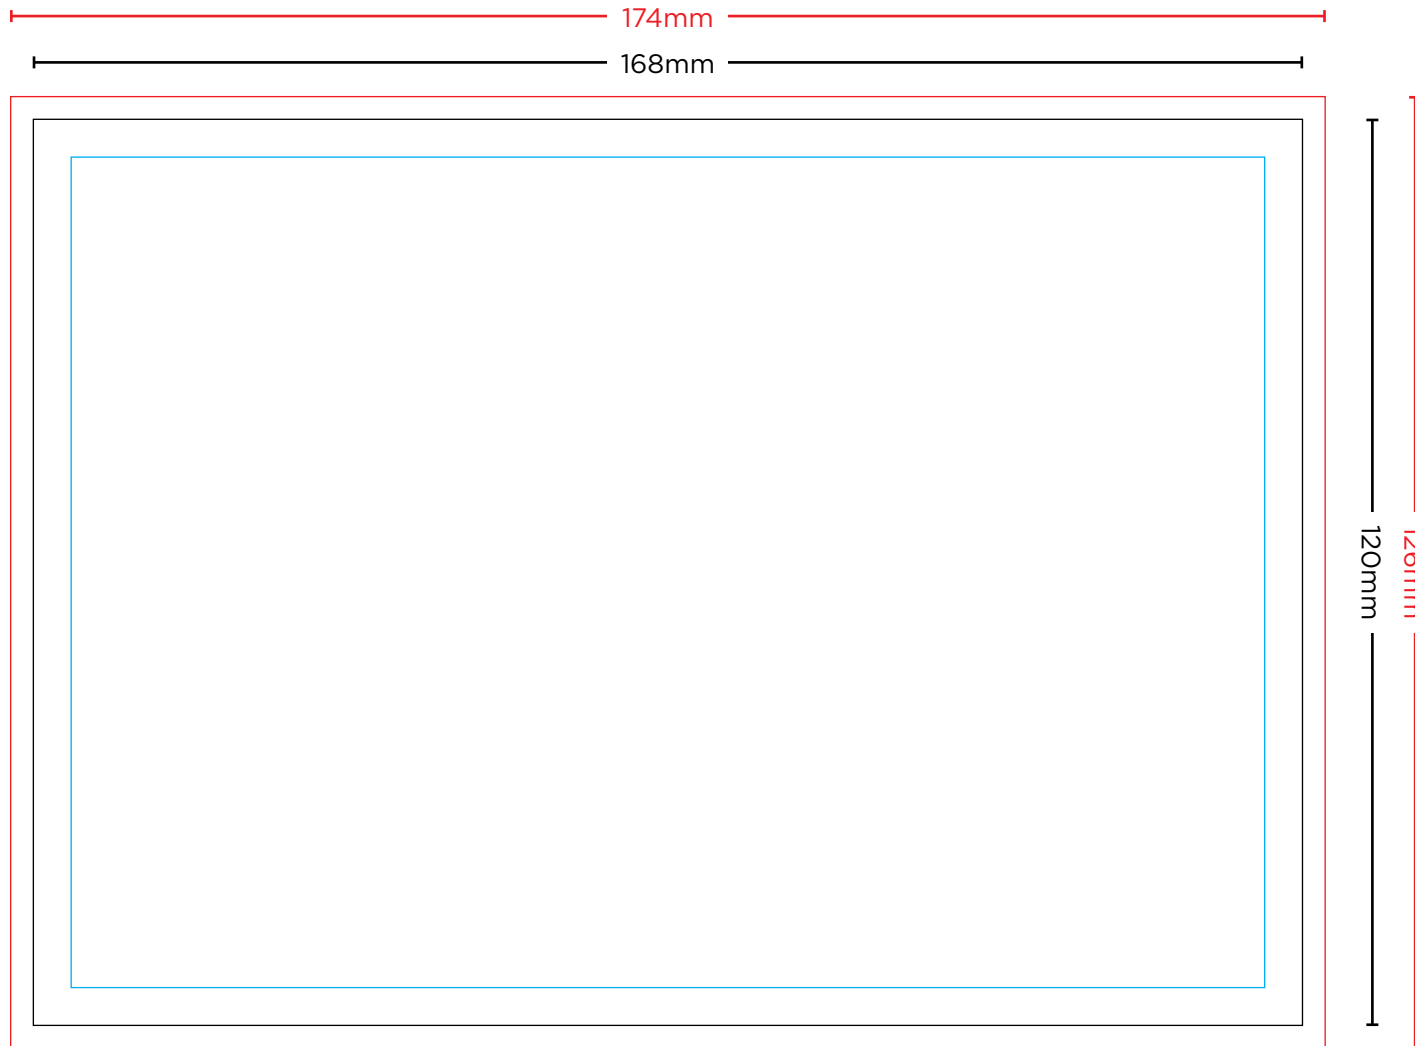

# Standard Postcard Specs

Dimensions: 120mm x 168mm

- Bleed line
- Trim line
- Margin line \*Artwork/text must be a minimum of 5mm within the trim

\*Artwork must be supplied as a CMYK high resolution PDF with crop marks and 3mm bleed on all sides. For further detail about artwork specifications, please visit [www.boltonprint.com.au](http://www.boltonprint.com.au)

# Panoramic Postcard Specs

Dimensions: 100mm x 210mm

- Bleed line
- Trim line
- Margin line \*Artwork/text must be a minimum of 5mm within the trim

\*Artwork must be supplied as a CMYK high resolution PDF with crop marks and 3mm bleed on all sides. For further detail about artwork specifications, please visit [www.boltonprint.com.au](http://www.boltonprint.com.au)