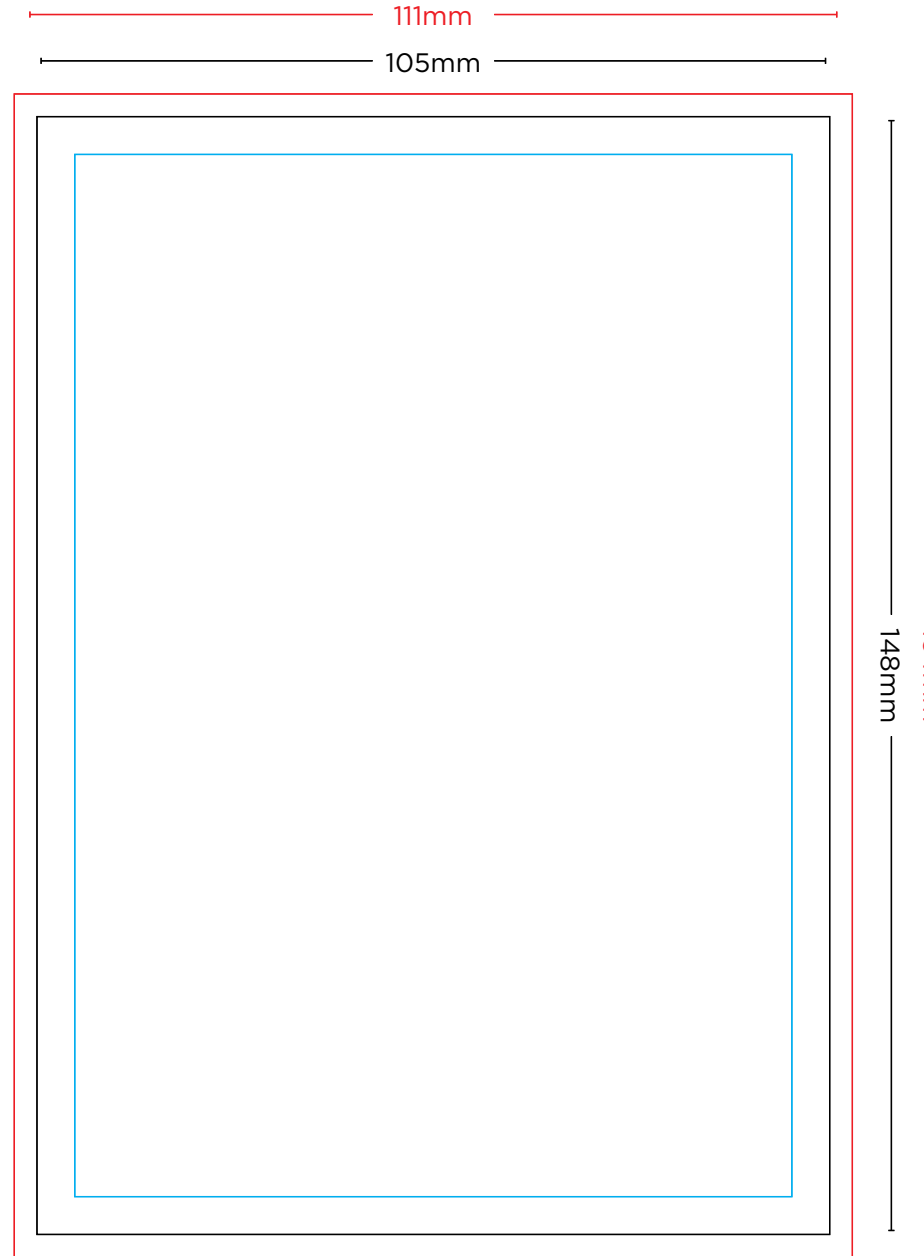

A6 Flyer Specs

Dimensions: 148mm x 105mm

- Bleed line
- Trim line
- Margin line *Artwork/text must be a minimum of 5mm within the trim

*Artwork must be supplied as a CMYK high resolution PDF with crop marks and 3mm bleed on all sides. For further detail about artwork specifications, please visit www.boltonprint.com.au

BOLTON PRINT

P: 07 4035 0500

E: art@boltonprint.com.au

DL Flyer Specs

Dimensions: 210mm x 99mm

- Bleed line
- Trim line
- Margin line *Artwork/text must be a minimum of 5mm within the trim

*Artwork must be supplied as a CMYK high resolution PDF with crop marks and 3mm bleed on all sides. For further detail about artwork specifications, please visit www.boltonprint.com.au

BOLTON PRINT

P: 07 4035 0500
E: art@boltonprint.com.au

A5 Flyer Specs

Dimensions: 210mm x 148mm

- Bleed line
- Trim line
- Margin line *Artwork/text must be a minimum of 5mm within the trim

*Artwork must be supplied as a CMYK high resolution PDF with crop marks and 3mm bleed on all sides. For further detail about artwork specifications, please visit www.boltonprint.com.au

BOLTON PRINT

P: 07 4035 0500

E: art@boltonprint.com.au

A4 Flyer Specs

Dimensions: 297mm x 210mm

- Bleed line
- Trim line
- Margin line *Artwork/text must be a minimum of 5mm within the trim

*Artwork must be supplied as a CMYK high resolution PDF with crop marks and 3mm bleed on all sides. For further detail about artwork specifications, please visit www.boltonprint.com.au