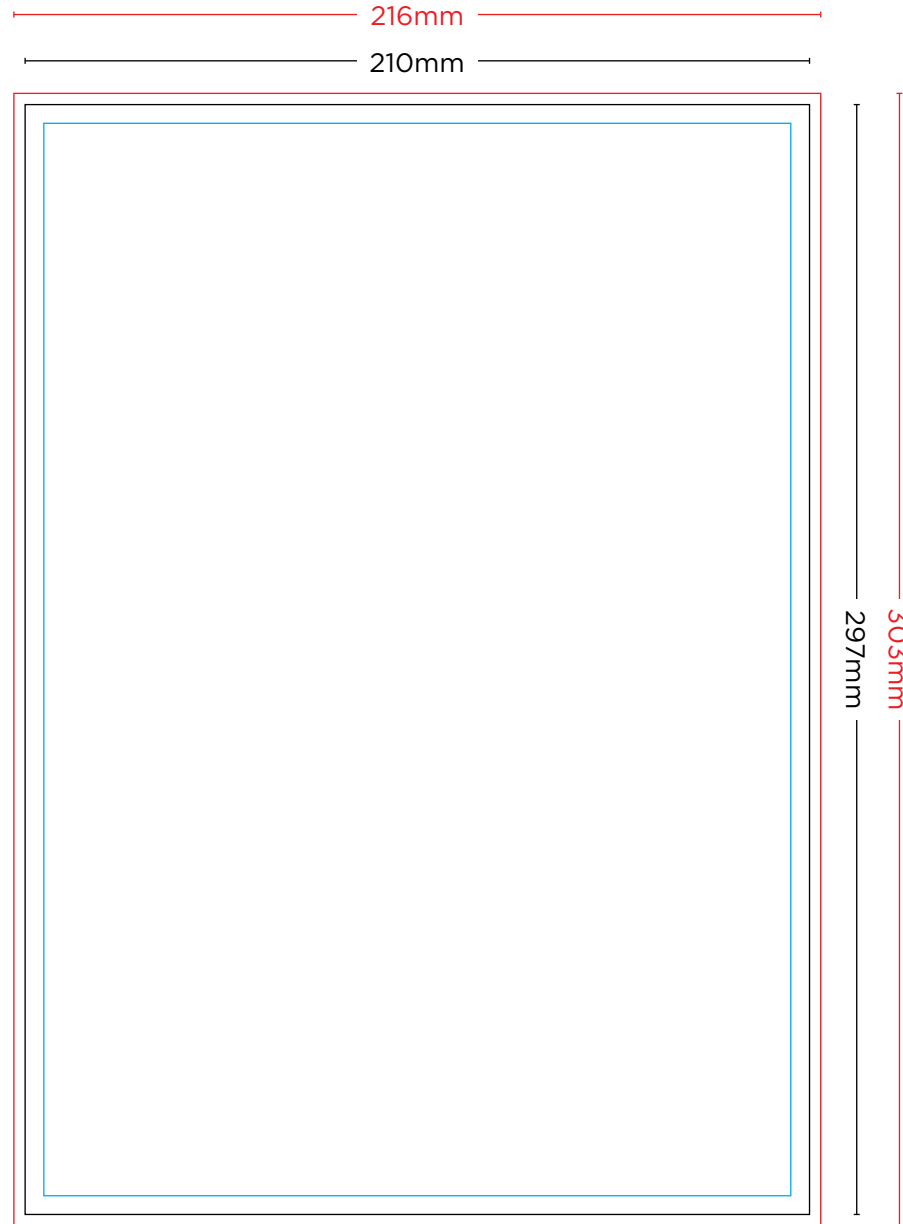

A6 Flyer Specs

Dimensions: 148mm x 105mm

- Bleed line
- Trim line
- Margin line *Artwork/text must be a minimum of 5mm within the trim

*Artwork must be supplied as a CMYK high resolution PDF with crop marks and 3mm bleed on all sides. For further detail about artwork specifications, please visit www.boltonprint.com.au

BOLTON PRINT

P: 07 4035 0500

E: art@boltonprint.com.au

DL Flyer Specs

Dimensions: 210mm x 99mm

- Bleed line
- Trim line
- Margin line *Artwork/text must be a minimum of 5mm within the trim

*Artwork must be supplied as a CMYK high resolution PDF with crop marks and 3mm bleed on all sides. For further detail about artwork specifications, please visit www.boltonprint.com.au

BOLTON PRINT

P: 07 4035 0500
E: art@boltonprint.com.au

A5 Flyer Specs

Dimensions: 210mm x 148mm

- Bleed line
- Trim line
- Margin line *Artwork/text must be a minimum of 5mm within the trim

*Artwork must be supplied as a CMYK high resolution PDF with crop marks and 3mm bleed on all sides. For further detail about artwork specifications, please visit www.boltonprint.com.au

BOLTON PRINT

P: 07 4035 0500

E: art@boltonprint.com.au

A4 Flyer Specs

Dimensions: 297mm x 210mm

- Bleed line
- Trim line
- Margin line *Artwork/text must be a minimum of 5mm within the trim

*Artwork must be supplied as a CMYK high resolution PDF with crop marks and 3mm bleed on all sides. For further detail about artwork specifications, please visit www.boltonprint.com.au