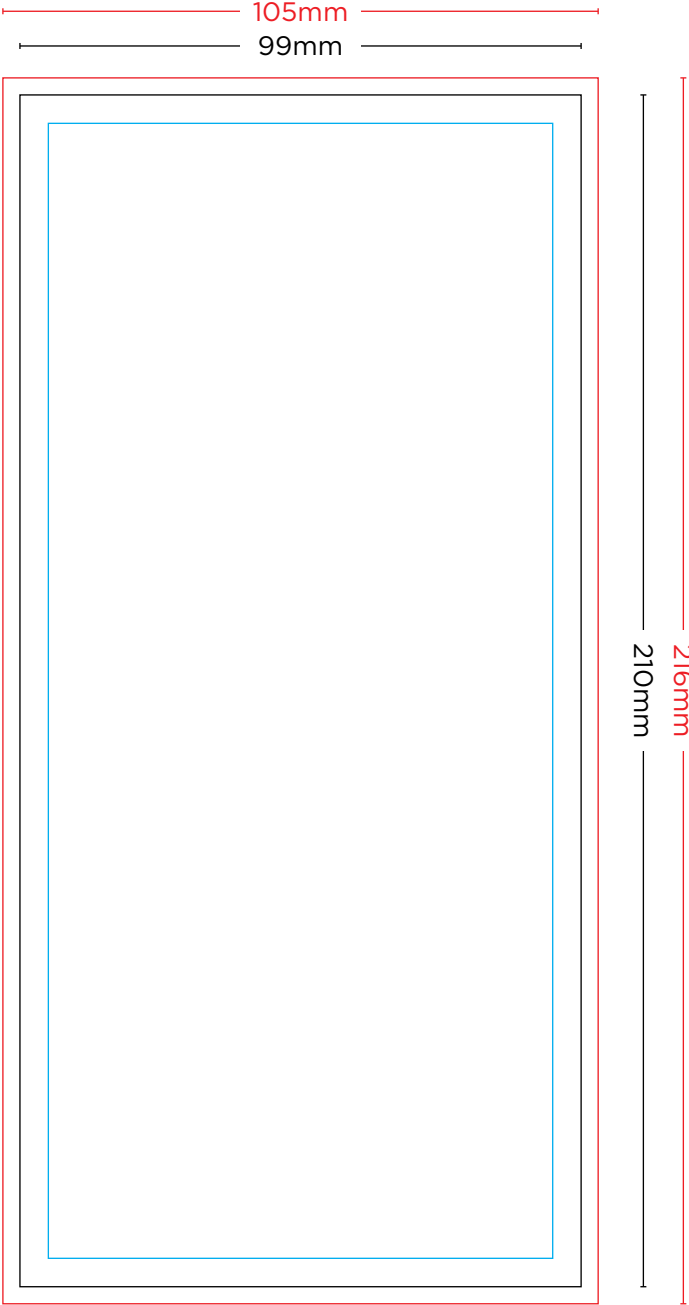

A6 Flyer Specs

Dimensions: 148mm x 105mm

- Bleed line
- Trim line
- Margin line *Artwork/text must be a minimum of 5mm within the trim

*Artwork must be supplied as a CMYK high resolution PDF with crop marks and 3mm bleed on all sides. For further detail about artwork specifications, please visit www.boltonprint.com.au

BOLTON PRINT

P: 07 4035 0500

E: art@boltonprint.com.au

DL Flyer Specs

Dimensions: 210mm x 99mm

- Bleed line
- Trim line
- Margin line *Artwork/text must be a minimum of 5mm within the trim

*Artwork must be supplied as a CMYK high resolution PDF with crop marks and 3mm bleed on all sides. For further detail about artwork specifications, please visit www.boltonprint.com.au

BOLTON PRINT

P: 07 4035 0500
E: art@boltonprint.com.au

A5 Flyer Specs

Dimensions: 210mm x 148mm

- Bleed line
- Trim line
- Margin line *Artwork/text must be a minimum of 5mm within the trim

*Artwork must be supplied as a CMYK high resolution PDF with crop marks and 3mm bleed on all sides. For further detail about artwork specifications, please visit www.boltonprint.com.au

BOLTON PRINT

P: 07 4035 0500

E: art@boltonprint.com.au

A4 Flyer Specs

Dimensions: 297mm x 210mm

- Bleed line
- Trim line
- Margin line *Artwork/text must be a minimum of 5mm within the trim

*Artwork must be supplied as a CMYK high resolution PDF with crop marks and 3mm bleed on all sides. For further detail about artwork specifications, please visit www.boltonprint.com.au