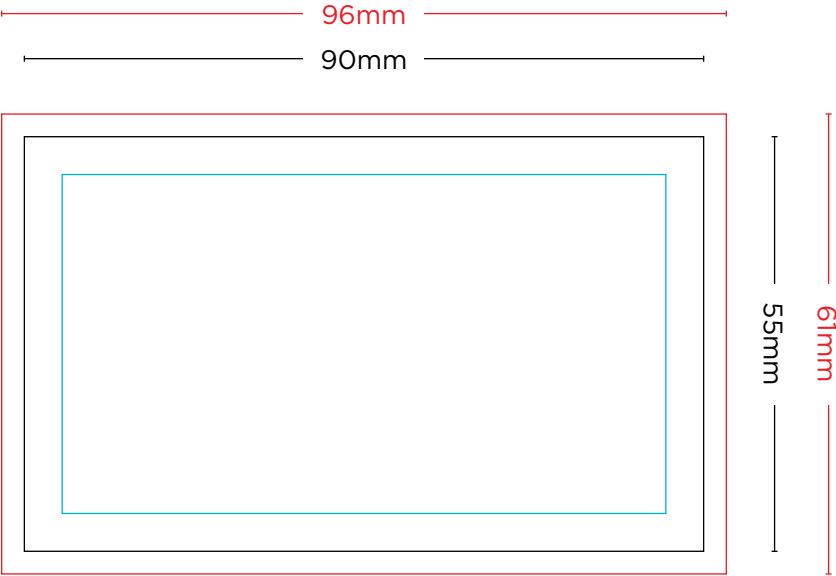

# Business Card Specs

Dimensions: 55mm x 90mm

- Bleed line
- Trim line
- Margin line \*Artwork/text must be a minimum of 5mm within the trim

\*Artwork must be supplied as a CMYK high resolution PDF with crop marks and 3mm bleed on all sides. For further detail about artwork specifications, please visit [www.boltonprint.com.au](http://www.boltonprint.com.au)