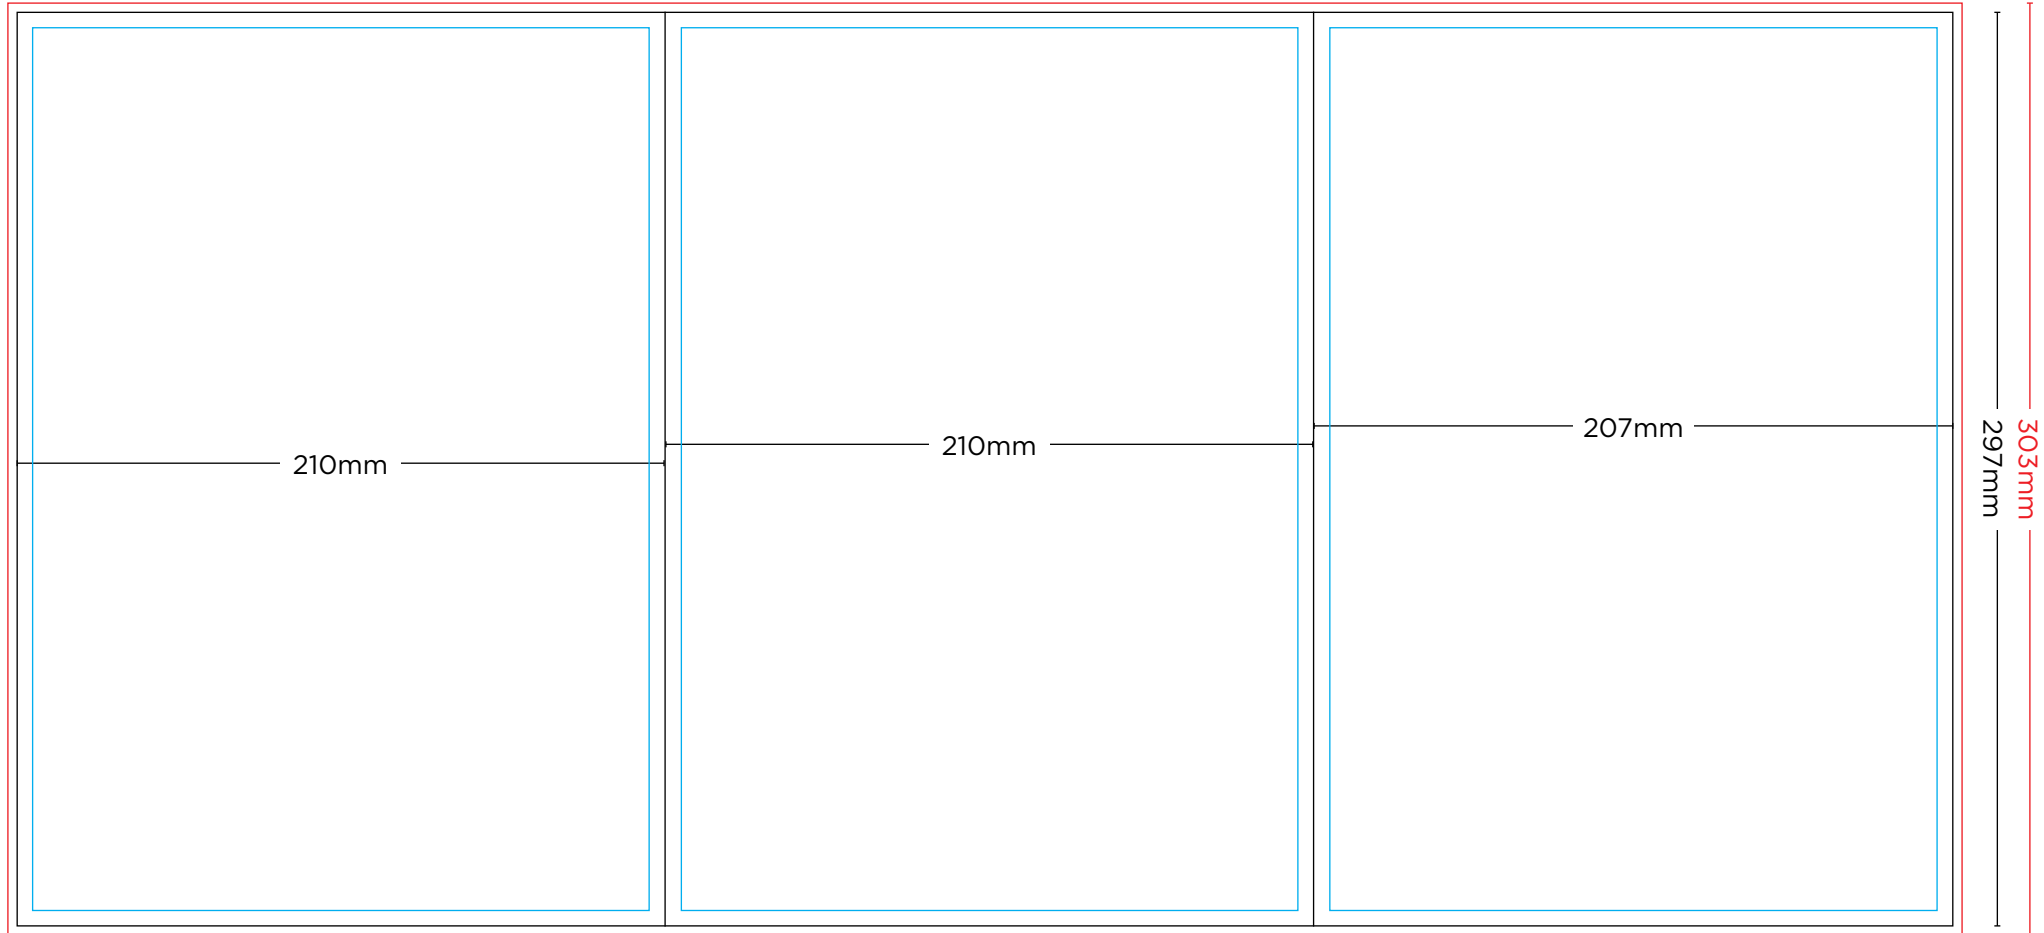

6pp A4
page 2 of 2

Inside Spread

633mm

627mm