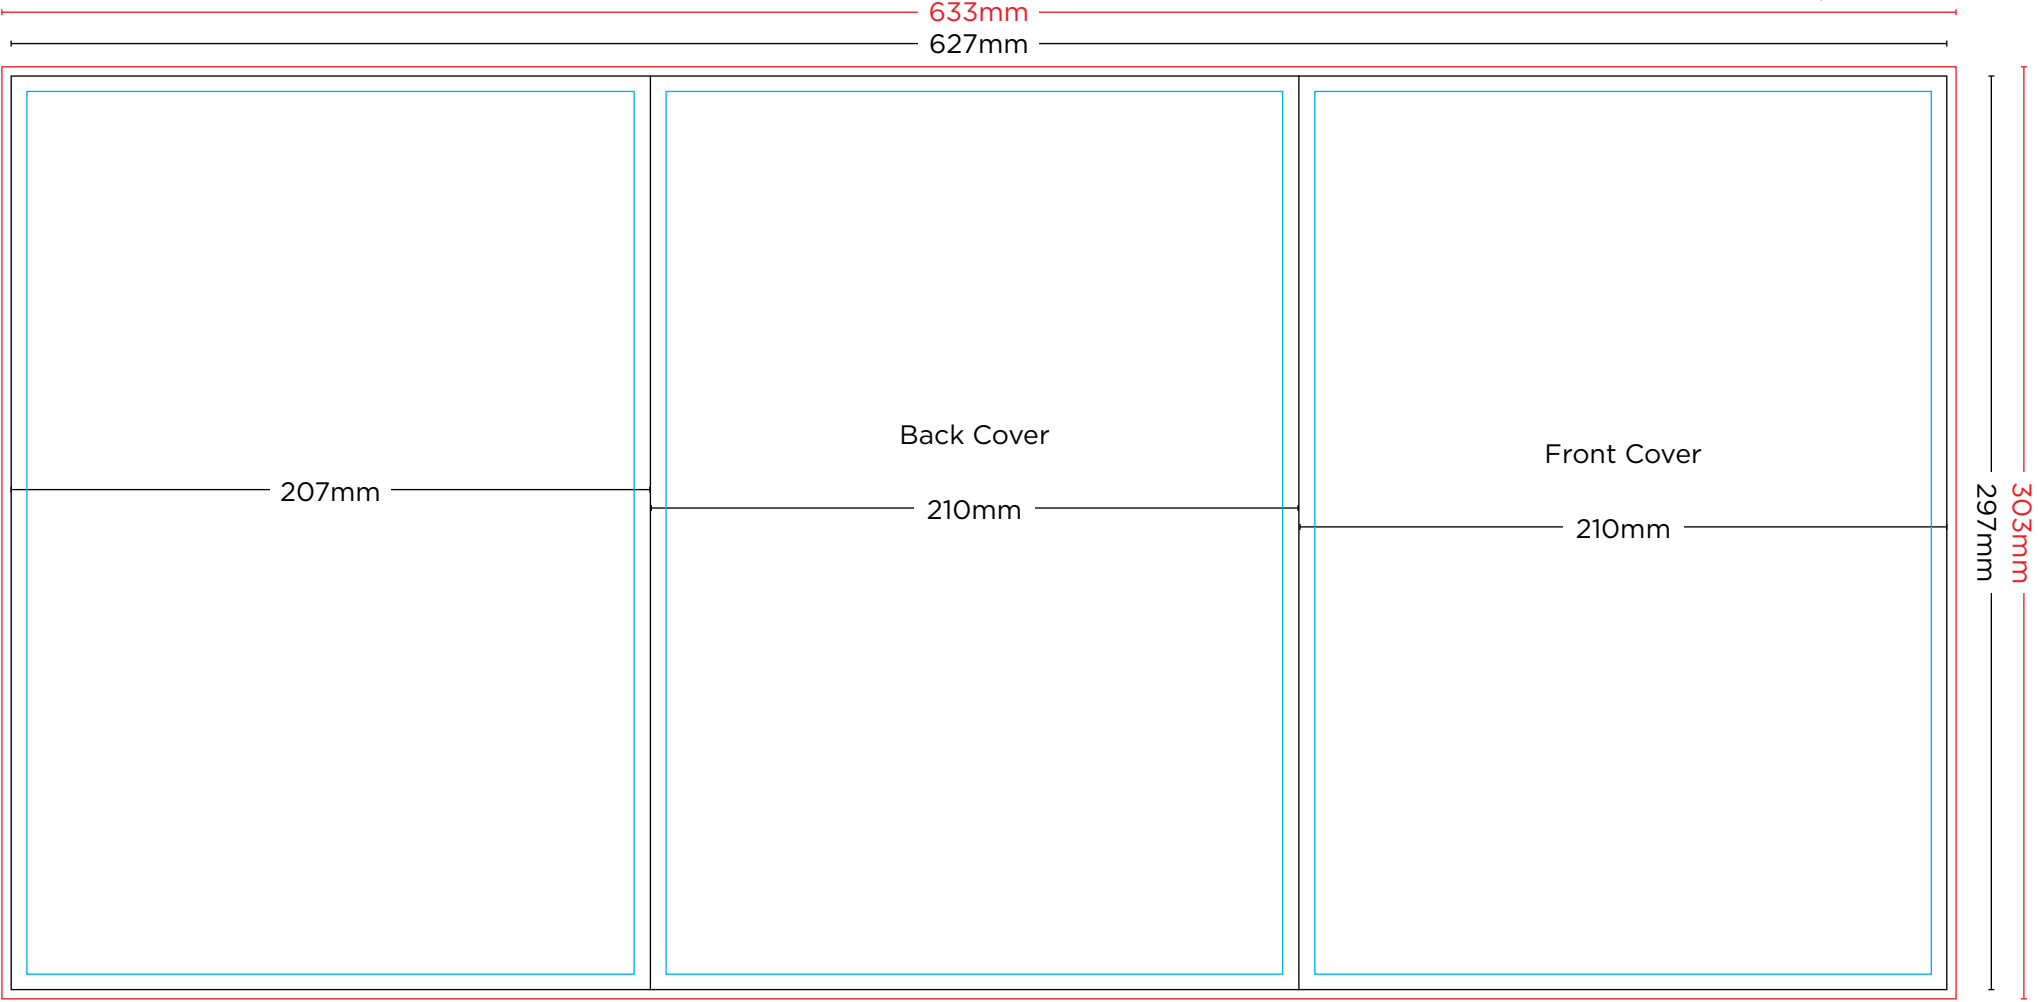

4pp A4 Specs

Finish Size: 297mm x 210mm

Flat Size: 297mm x 420mm

- Bleed line
- Trim line
- Margin line *Artwork/text must be a minimum of 5mm within the trim

*Artwork must be supplied as a CMYK high resolution PDF with crop marks and 3mm bleed on all sides. For further detail about artwork specifications, please visit www.boltonprint.com.au

BOLTON PRINT

P: 07 4035 0500

E: art@boltonprint.com.au

6pp A4 Specs

Finish Size: 297mm x 210mm

Flat Size: 297mm x 627mm

Outside Spread

See next page for inside spread

E: art@boltonprint.com.au

6pp DL Specs

Finish Size: 210mm x 100mm

Flat Size: 210mm x 297mm

Outside Spread

See next page for inside spread

- Bleed line
- Trim line
- Margin line *Artwork/text must be a minimum of 5mm within the trim

6pp DL Specs

Finish Size: 210mm x 100mm

Flat Size: 210mm x 297mm

Inside Spread

- Bleed line
- Trim line
- Margin line *Artwork/text must be a minimum of 5mm within the trim

*Artwork must be supplied as a CMYK high resolution PDF with crop marks and 3mm bleed on all sides. For further detail about artwork specifications, please visit www.boltonprint.com.au