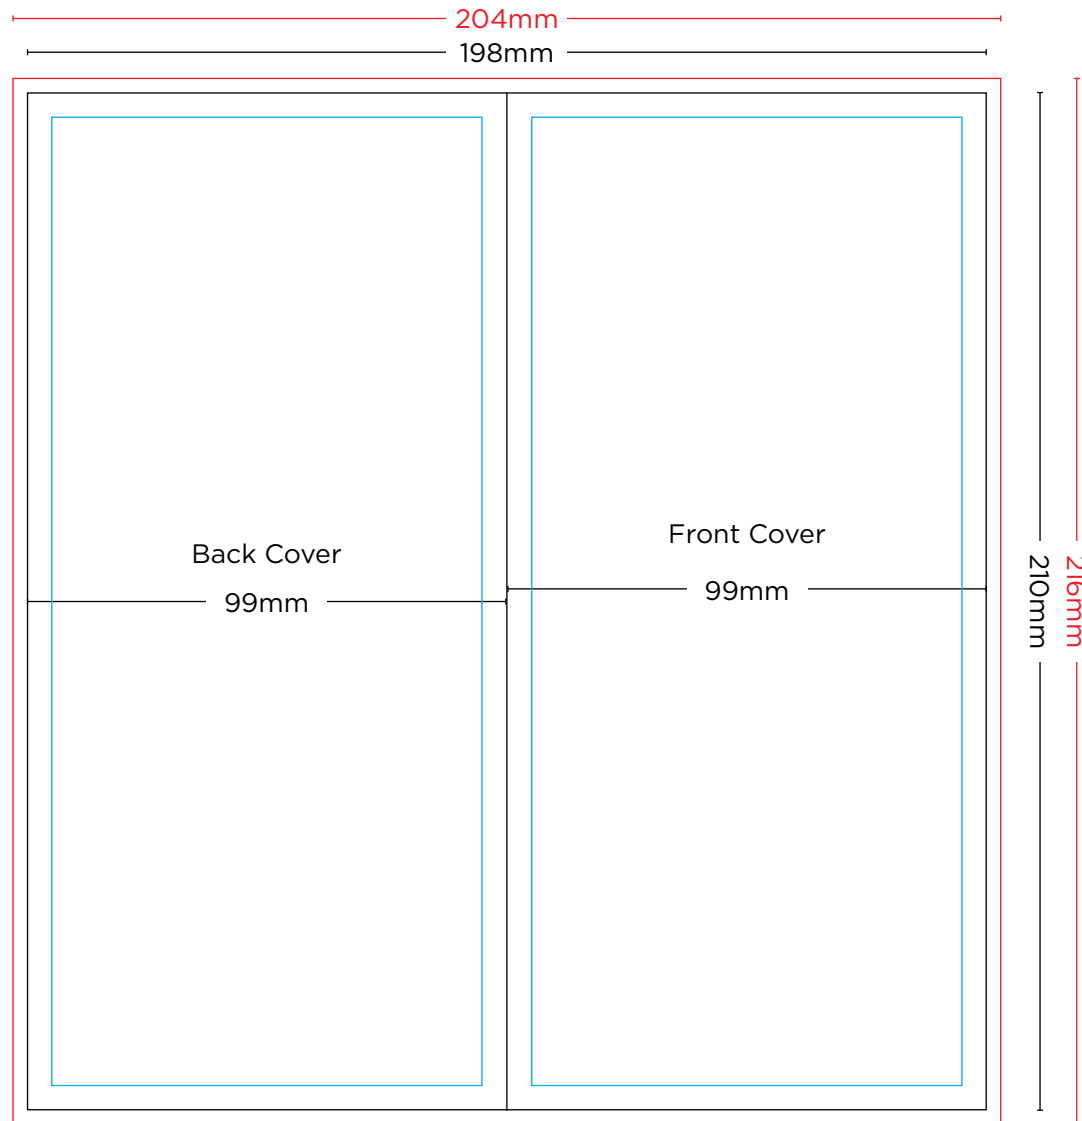

BOLTON PRINT

P: 07 4035 0500

E: art@boltonprint.com.au

4pp DL Specs

Finish Size: 210mm x 99mm

Flat Size: 210mm x 198mm

- Bleed line
- Trim line
- Margin line *Artwork/text must be a minimum of 5mm within the trim

E: art@boltonprint.com.au

6pp DL Specs

Finish Size: 210mm x 100mm

Flat Size: 210mm x 297mm

Outside Spread

See next page for inside spread

- Bleed line
- Trim line
- Margin line *Artwork/text must be a minimum of 5mm within the trim

6pp DL Specs

Finish Size: 210mm x 100mm

Flat Size: 210mm x 297mm

Inside Spread

- Bleed line
- Trim line
- Margin line *Artwork/text must be a minimum of 5mm within the trim

*Artwork must be supplied as a CMYK high resolution PDF with crop marks and 3mm bleed on all sides. For further detail about artwork specifications, please visit www.boltonprint.com.au

BOLTON PRINT

P: 07 4035 0500
E: art@boltonprint.com.au

8pp DL Specs

Finish Size: 210mm x 100mm

Flat Size: 210mm x 394mm

Outside Spread

See next page for inside spread

- Bleed line
- Trim line
- Margin line *Artwork/text must be a minimum of 5mm within the trim