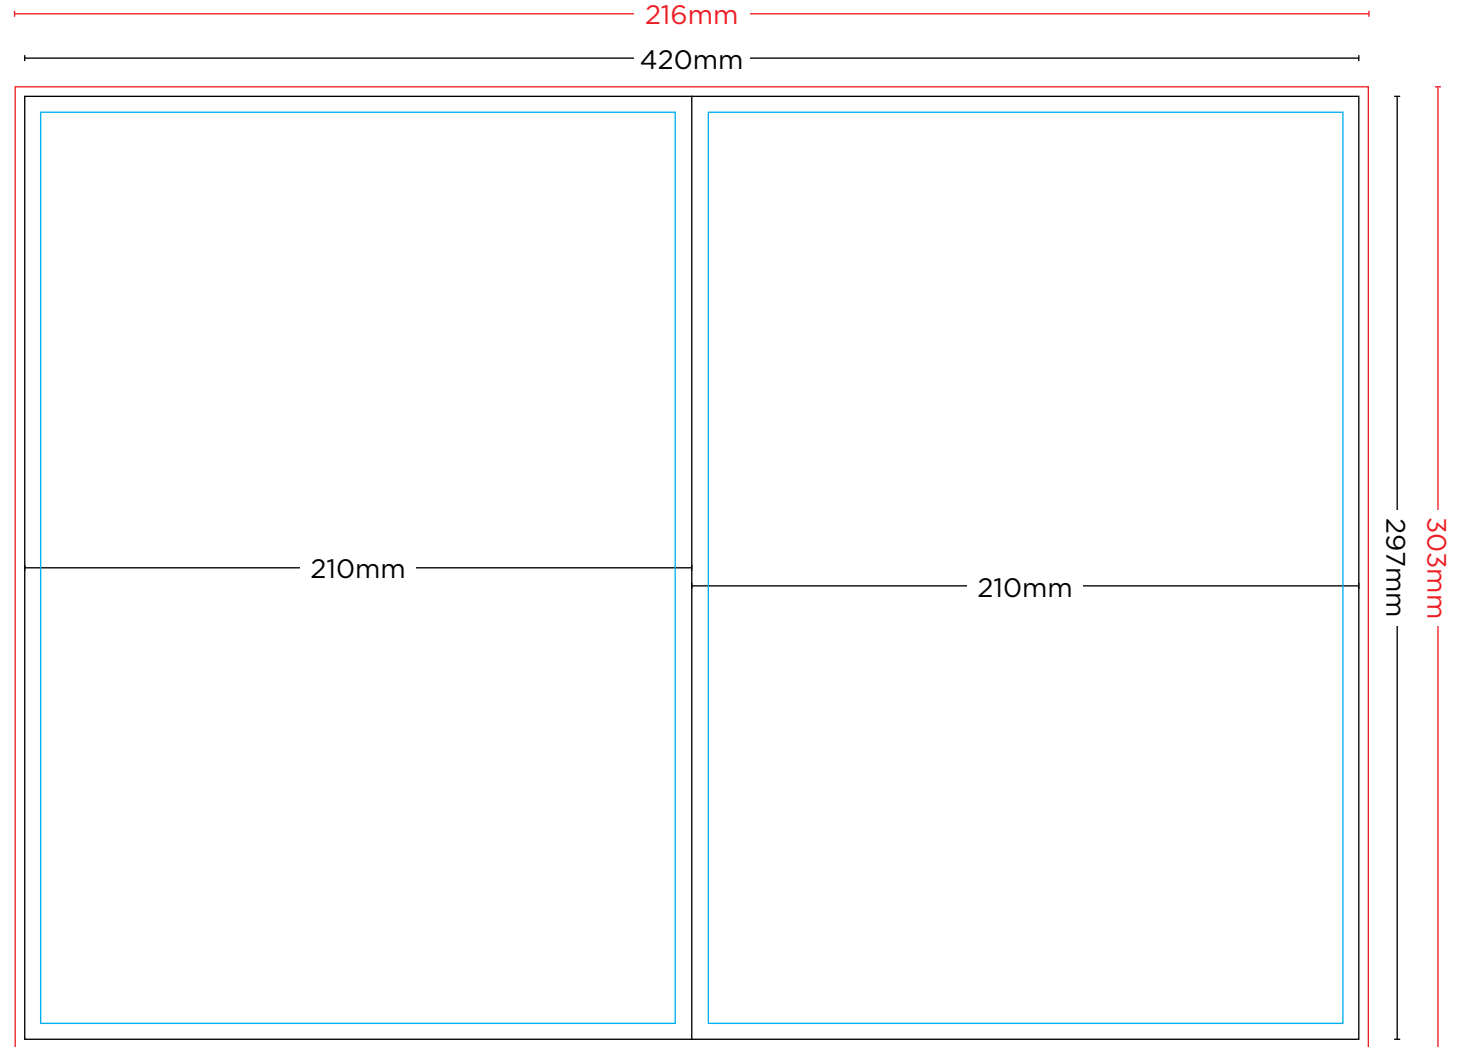

4pp A4 Specs

Finish Size: 297mm x 210mm

Flat Size: 297mm x 420mm

- Bleed line
- Trim line
- Margin line *Artwork/text must be a minimum of 5mm within the trim

*Artwork must be supplied as a CMYK high resolution PDF with crop marks and 3mm bleed on all sides. For further detail about artwork specifications, please visit www.boltonprint.com.au

BOLTON PRINT

P: 07 4035 0500

E: art@boltonprint.com.au

6pp A4 Specs

Finish Size: 297mm x 210mm

Flat Size: 297mm x 627mm

Outside Spread

See next page for inside spread

E: art@boltonprint.com.au

6pp DL Specs

Finish Size: 210mm x 100mm

Flat Size: 210mm x 297mm

Outside Spread

See next page for inside spread

- Bleed line
- Trim line
- Margin line *Artwork/text must be a minimum of 5mm within the trim

6pp DL Specs

Finish Size: 210mm x 100mm

Flat Size: 210mm x 297mm

Inside Spread

- Bleed line
- Trim line
- Margin line *Artwork/text must be a minimum of 5mm within the trim

*Artwork must be supplied as a CMYK high resolution PDF with crop marks and 3mm bleed on all sides. For further detail about artwork specifications, please visit www.boltonprint.com.au