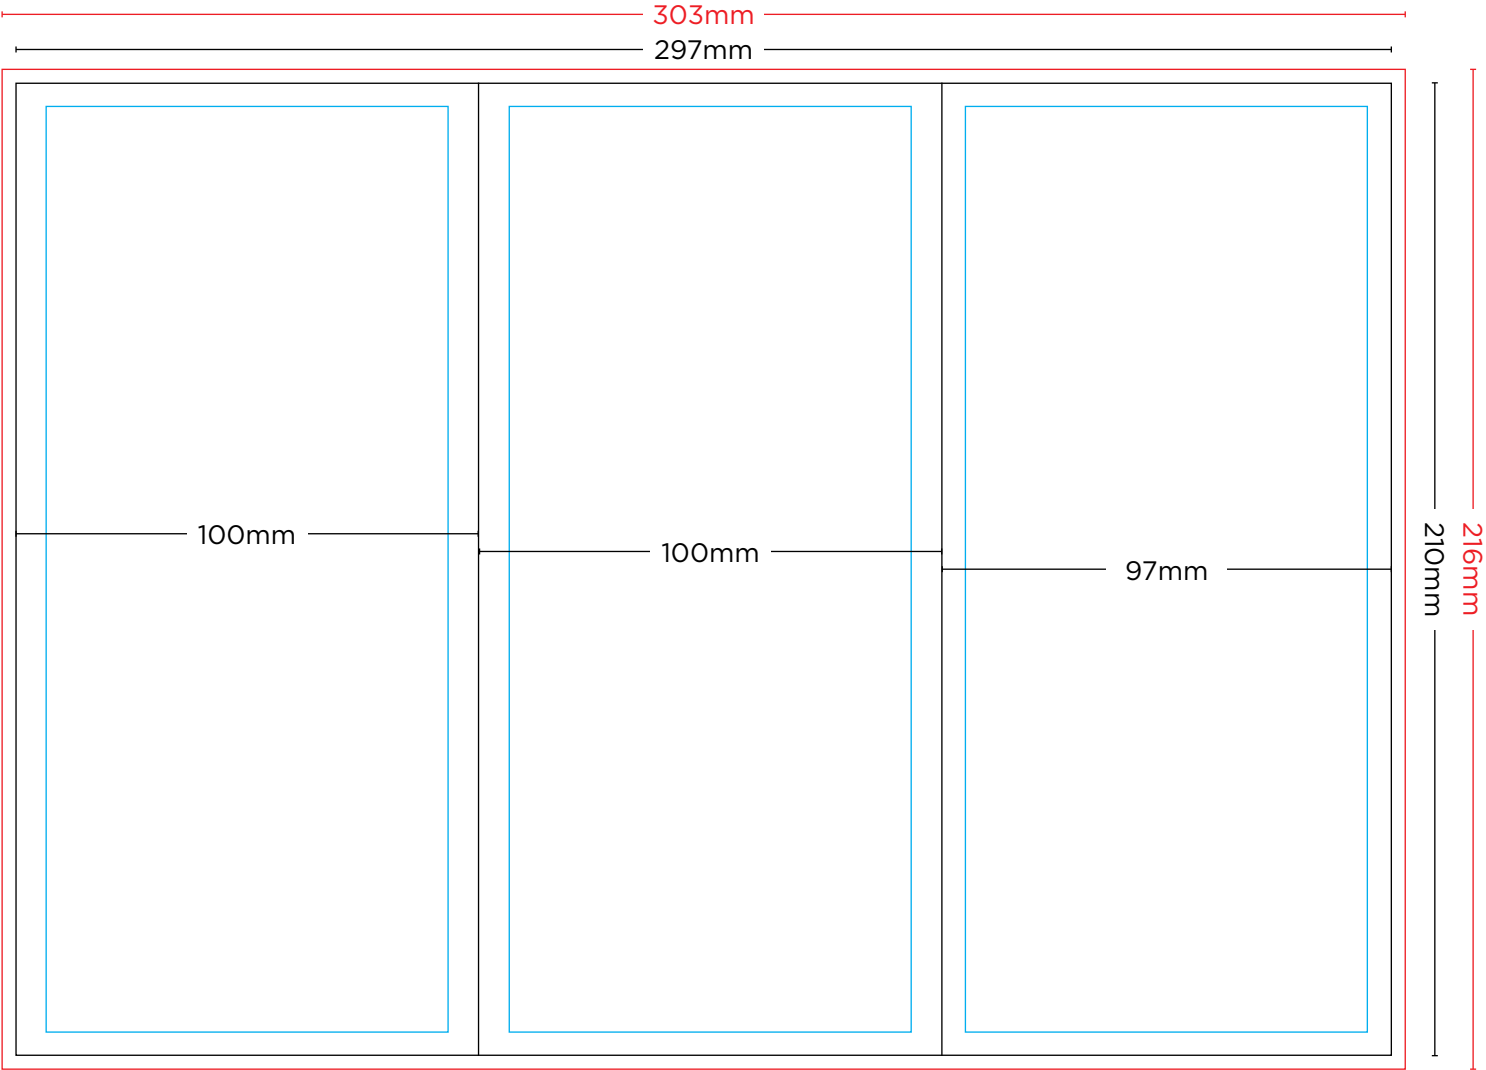

E: art@boltonprint.com.au

6pp DL Specs

Finish Size: 210mm x 100mm

Flat Size: 210mm x 297mm

Outside Spread

See next page for inside spread

- Bleed line
- Trim line
- Margin line *Artwork/text must be a minimum of 5mm within the trim

6pp DL Specs

Finish Size: 210mm x 100mm

Flat Size: 210mm x 297mm

Inside Spread

- Bleed line
- Trim line
- Margin line *Artwork/text must be a minimum of 5mm within the trim

*Artwork must be supplied as a CMYK high resolution PDF with crop marks and 3mm bleed on all sides. For further detail about artwork specifications, please visit www.boltonprint.com.au

BOLTON PRINT

P: 07 4035 0500
E: art@boltonprint.com.au

8pp DL Specs

Finish Size: 210mm x 100mm

Flat Size: 210mm x 394mm

Outside Spread

See next page for inside spread

- Bleed line
- Trim line
- Margin line *Artwork/text must be a minimum of 5mm within the trim

E: art@boltonprint.com.au

8pp DL Specs

Finish Size: 210mm x 100mm

Flat Size: 210mm x 394mm

Inside Spread

- Bleed line
- Trim line
- Margin line *Artwork/text must be a minimum of 5mm within the trim

*Artwork must be supplied as a CMYK high resolution PDF with crop marks and 3mm bleed on all sides. For further detail about artwork specifications, please visit www.boltonprint.com.au