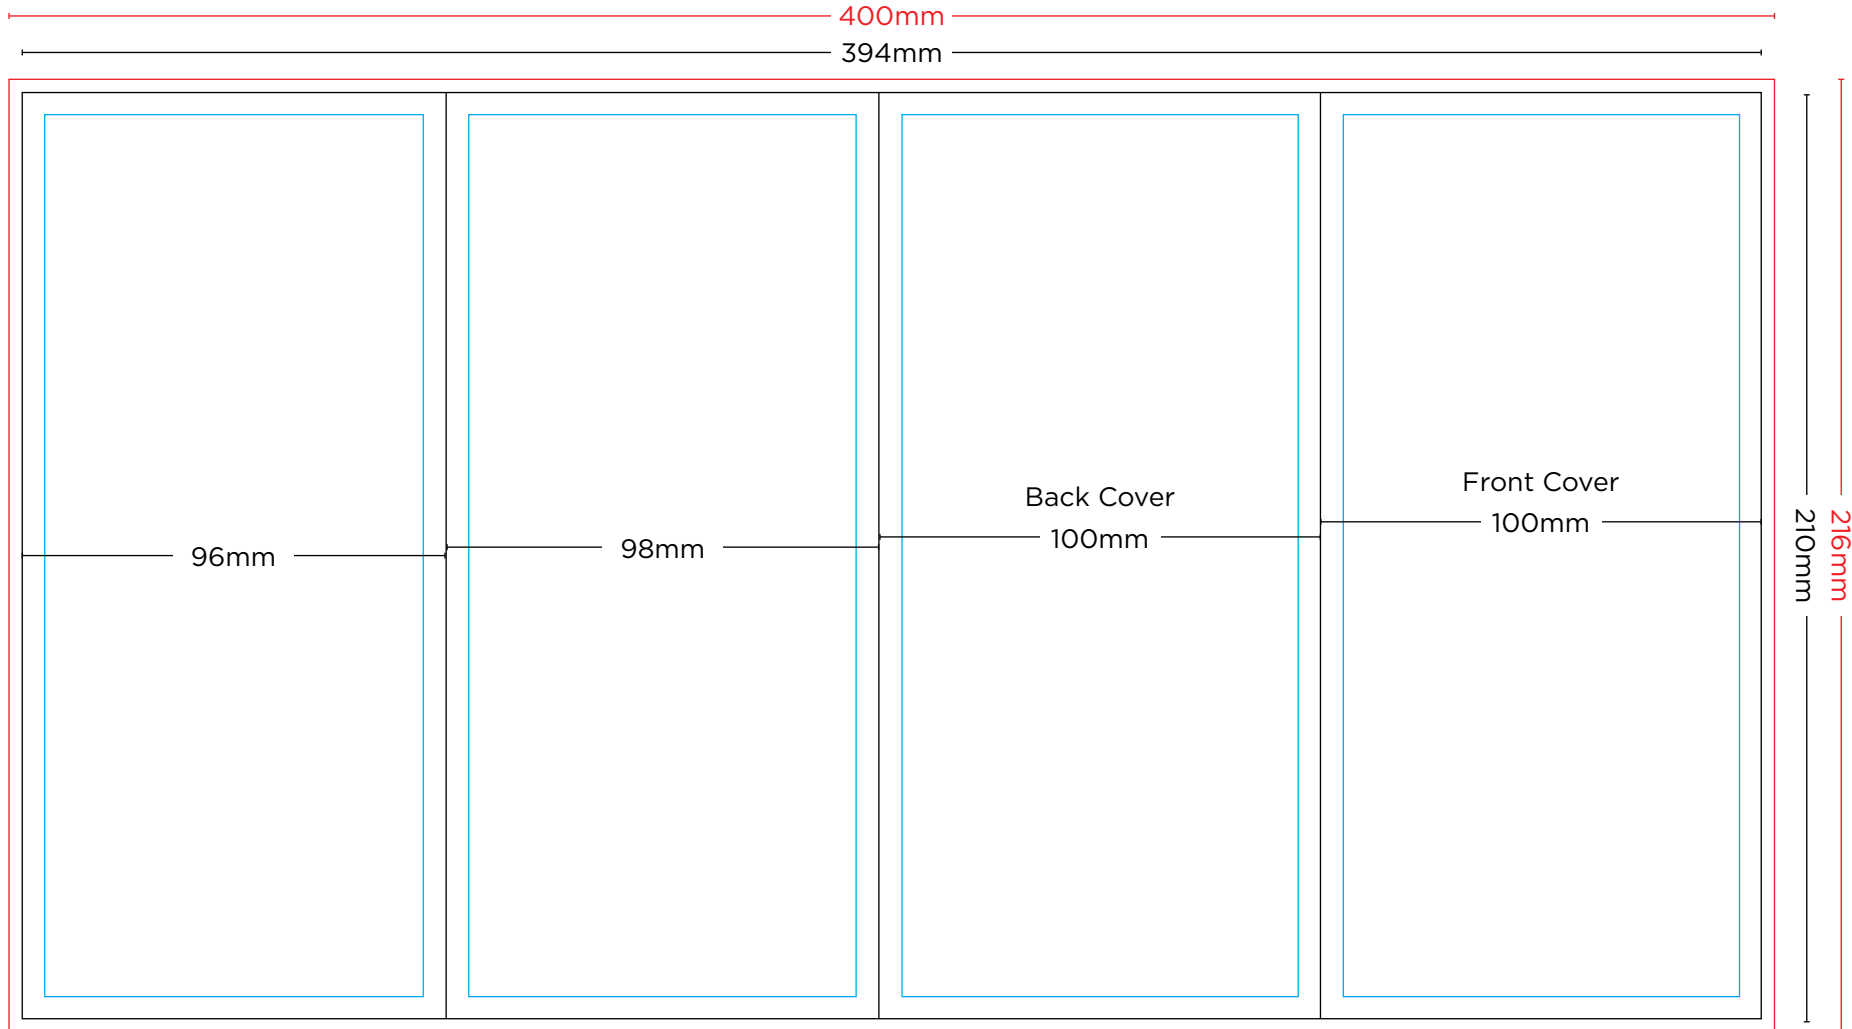

E: art@boltonprint.com.au

6pp DL Specs

Finish Size: 210mm x 100mm

Flat Size: 210mm x 297mm

Outside Spread

See next page for inside spread

- Bleed line
- Trim line
- Margin line *Artwork/text must be a minimum of 5mm within the trim

6pp DL Specs

Finish Size: 210mm x 100mm

Flat Size: 210mm x 297mm

Inside Spread

- Bleed line
- Trim line
- Margin line *Artwork/text must be a minimum of 5mm within the trim

*Artwork must be supplied as a CMYK high resolution PDF with crop marks and 3mm bleed on all sides. For further detail about artwork specifications, please visit www.boltonprint.com.au

BOLTON PRINT

P: 07 4035 0500
E: art@boltonprint.com.au

8pp DL Specs

Finish Size: 210mm x 100mm

Flat Size: 210mm x 394mm

Outside Spread

See next page for inside spread

- Bleed line
- Trim line
- Margin line *Artwork/text must be a minimum of 5mm within the trim

E: art@boltonprint.com.au

8pp DL Specs

Finish Size: 210mm x 100mm

Flat Size: 210mm x 394mm

Inside Spread

- Bleed line
- Trim line
- Margin line *Artwork/text must be a minimum of 5mm within the trim

*Artwork must be supplied as a CMYK high resolution PDF with crop marks and 3mm bleed on all sides. For further detail about artwork specifications, please visit www.boltonprint.com.au