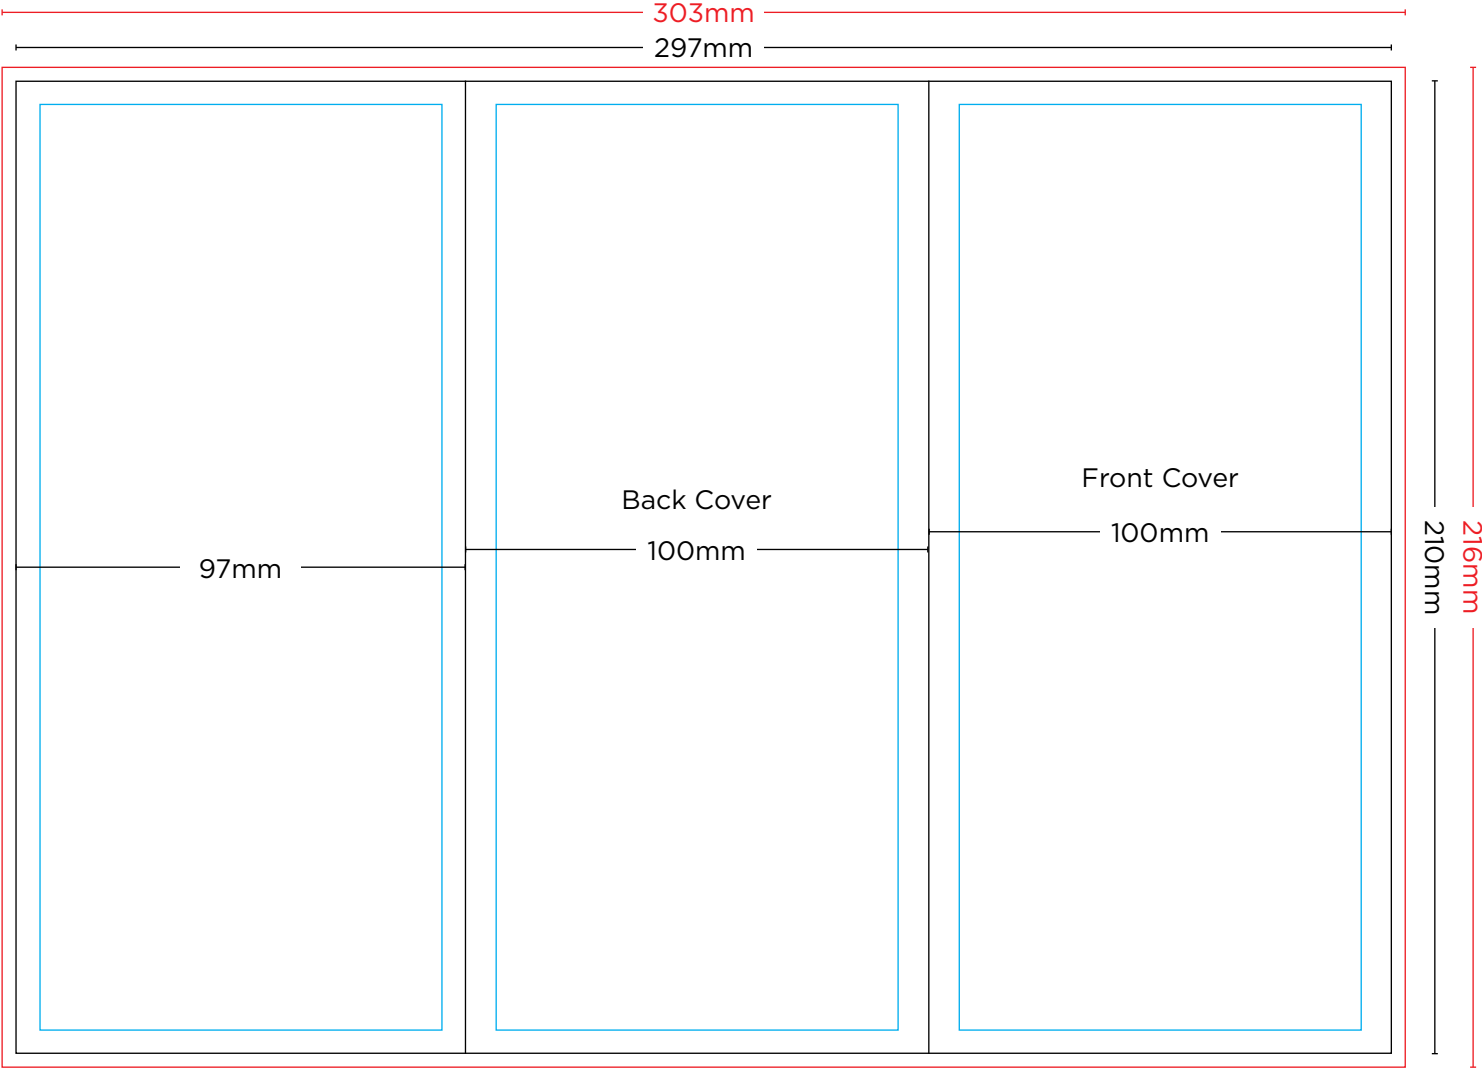

E: art@boltonprint.com.au

6pp DL Specs

Finish Size: 210mm x 100mm

Flat Size: 210mm x 297mm

Outside Spread

See next page for inside spread

- Bleed line
- Trim line
- Margin line *Artwork/text must be a minimum of 5mm within the trim

6pp DL Specs

Finish Size: 210mm x 100mm

Flat Size: 210mm x 297mm

Inside Spread

- Bleed line
- Trim line
- Margin line *Artwork/text must be a minimum of 5mm within the trim

*Artwork must be supplied as a CMYK high resolution PDF with crop marks and 3mm bleed on all sides. For further detail about artwork specifications, please visit www.boltonprint.com.au

BOLTON PRINT

P: 07 4035 0500
E: art@boltonprint.com.au

8pp DL Specs

Finish Size: 210mm x 100mm

Flat Size: 210mm x 394mm

Outside Spread

See next page for inside spread

- Bleed line
- Trim line
- Margin line *Artwork/text must be a minimum of 5mm within the trim

E: art@boltonprint.com.au

8pp DL Specs

Finish Size: 210mm x 100mm

Flat Size: 210mm x 394mm

Inside Spread

- Bleed line
- Trim line
- Margin line *Artwork/text must be a minimum of 5mm within the trim

*Artwork must be supplied as a CMYK high resolution PDF with crop marks and 3mm bleed on all sides. For further detail about artwork specifications, please visit www.boltonprint.com.au