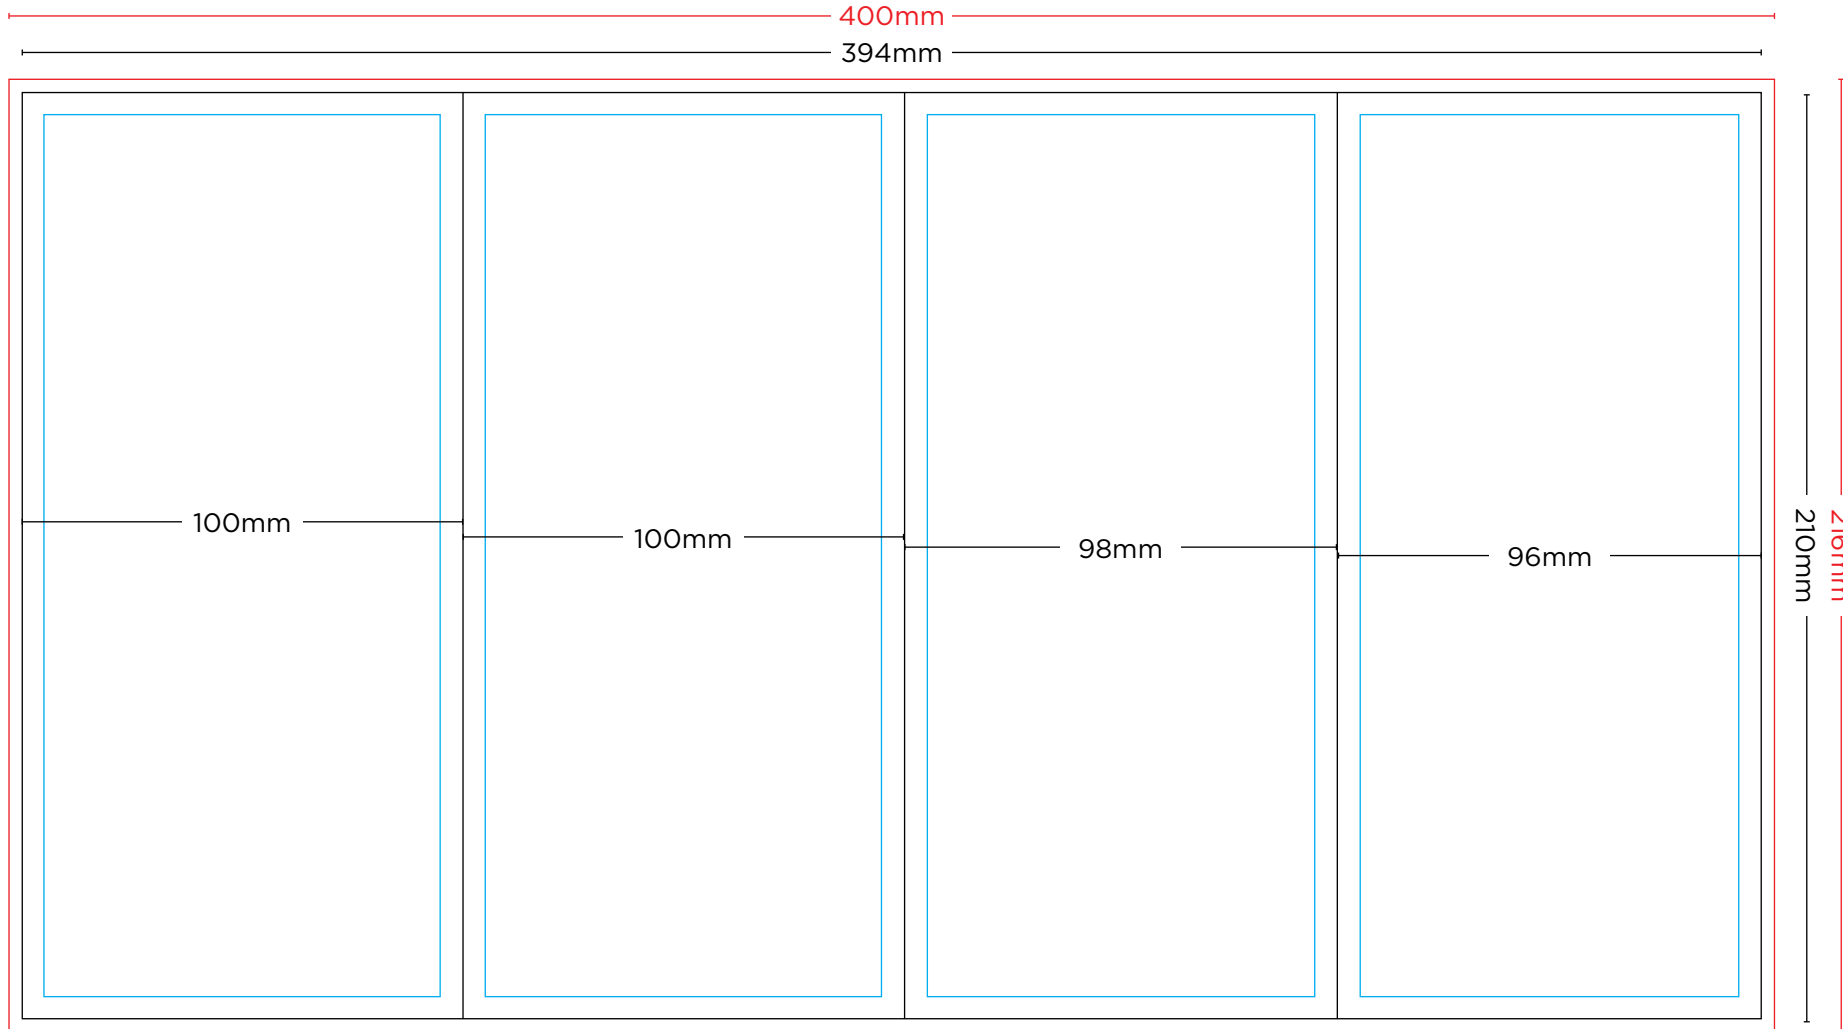

E: art@boltonprint.com.au

6pp DL Specs

Finish Size: 210mm x 100mm

Flat Size: 210mm x 297mm

Outside Spread

See next page for inside spread

- Bleed line
- Trim line
- Margin line *Artwork/text must be a minimum of 5mm within the trim

6pp DL Specs

Finish Size: 210mm x 100mm

Flat Size: 210mm x 297mm

Inside Spread

- Bleed line
- Trim line
- Margin line *Artwork/text must be a minimum of 5mm within the trim

*Artwork must be supplied as a CMYK high resolution PDF with crop marks and 3mm bleed on all sides. For further detail about artwork specifications, please visit www.boltonprint.com.au

BOLTON PRINT

P: 07 4035 0500
E: art@boltonprint.com.au

8pp DL Specs

Finish Size: 210mm x 100mm

Flat Size: 210mm x 394mm

Outside Spread

See next page for inside spread

- Bleed line
- Trim line
- Margin line *Artwork/text must be a minimum of 5mm within the trim

E: art@boltonprint.com.au

8pp DL Specs

Finish Size: 210mm x 100mm

Flat Size: 210mm x 394mm

Inside Spread

- Bleed line
- Trim line
- Margin line *Artwork/text must be a minimum of 5mm within the trim

*Artwork must be supplied as a CMYK high resolution PDF with crop marks and 3mm bleed on all sides. For further detail about artwork specifications, please visit www.boltonprint.com.au